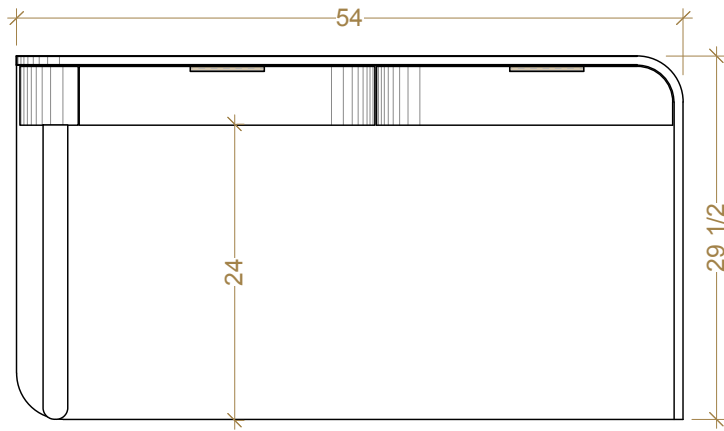

Shown with Brut Catch-pulls by Ted Boerner for Rocky Mountain Hardware. Option with Push-to-open drawers (no pulls).

Left or Right orientation

Let your ideas flow.

DIMENSIONS

54" L x 26" D x 29.5" H

69" L x 26" D x 29.5" H

75" L x 26" D x 29.5" H

Materials/Finishes options

Body is available in all TB standard woods finishes.

Drawer Faces available in Wood or covered in 100% Wool Felt.

Felt available in nine standard colors.

Wire Management and Charging Option upon request.

COCOON DESK CONFIGURATIONS

Available in Three Standard Lengths Left or Right Orientation.
All available in Three Drawer Configurations

Two Pencil Drawers above