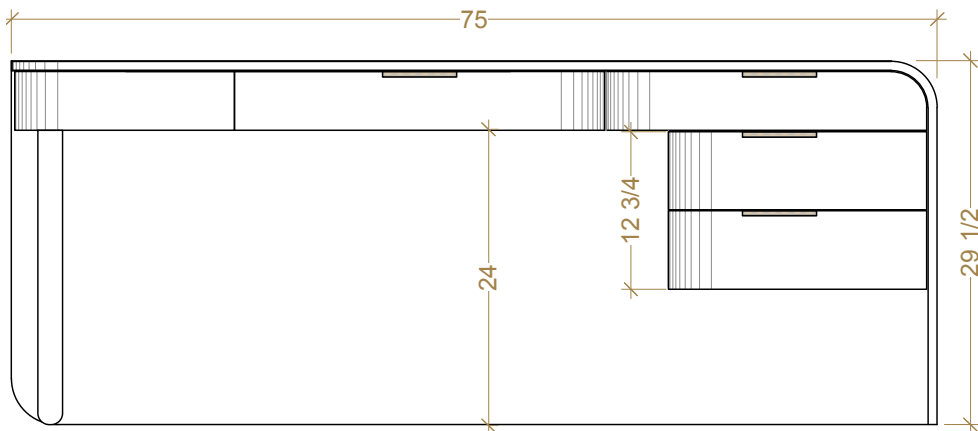

Shown with Brut Catch-pulls by Ted Boerner for Rocky Mountain Hardware. Option with Push-to-open drawers (no pulls).

Left or Right orientation

Let your ideas flow.

DIMENSIONS

54" L x 26" D x 29.5" H

69" L x 26" D x 29.5" H

75" L x 26" D x 29.5" H

Materials/Finishes options

Body is available in all TB standard woods finishes.

Drawer Faces available in Wood or covered in 100% Wool Felt.

Felt available in nine standard colors.

Wire Management and Charging Option upon request.

COCOON DESK CONFIGURATIONS

Available in Three Standard Lengths Left or Right Orientation.
All available in Three Drawer Configurations

Two Pencil Drawers above

Add One File Drawer below

OR Add Two Drawers below