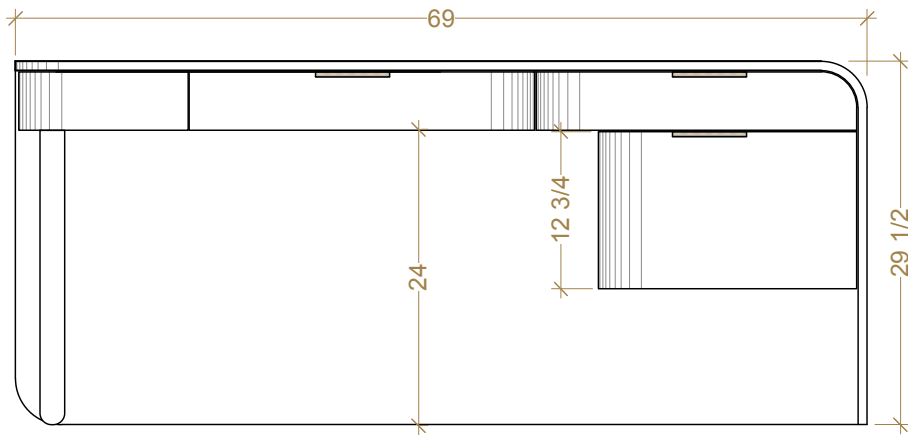

Shown with Brut Catch-pulls by Ted Boerner for Rocky Mountain Hardware. Option with Push-to-open drawers (no pulls).

Left or Right orientation

Let your ideas flow.

DIMENSIONS

54" L x 26" D x 29.5" H

69" L x 26" D x 29.5" H

75" L x 26" D x 29.5" H

Materials/Finishes options

Body is available in all TB standard woods finishes.

Drawer Faces available in Wood or covered in 100% Wool Felt.

Felt available in nine standard colors.

Wire Management and Charging Option upon request.

COCOON DESK CONFIGURATIONS

Available in Three Standard Lengths Left or Right Orientation.
All available in Three Drawer Configurations

Two Pencil Drawers above